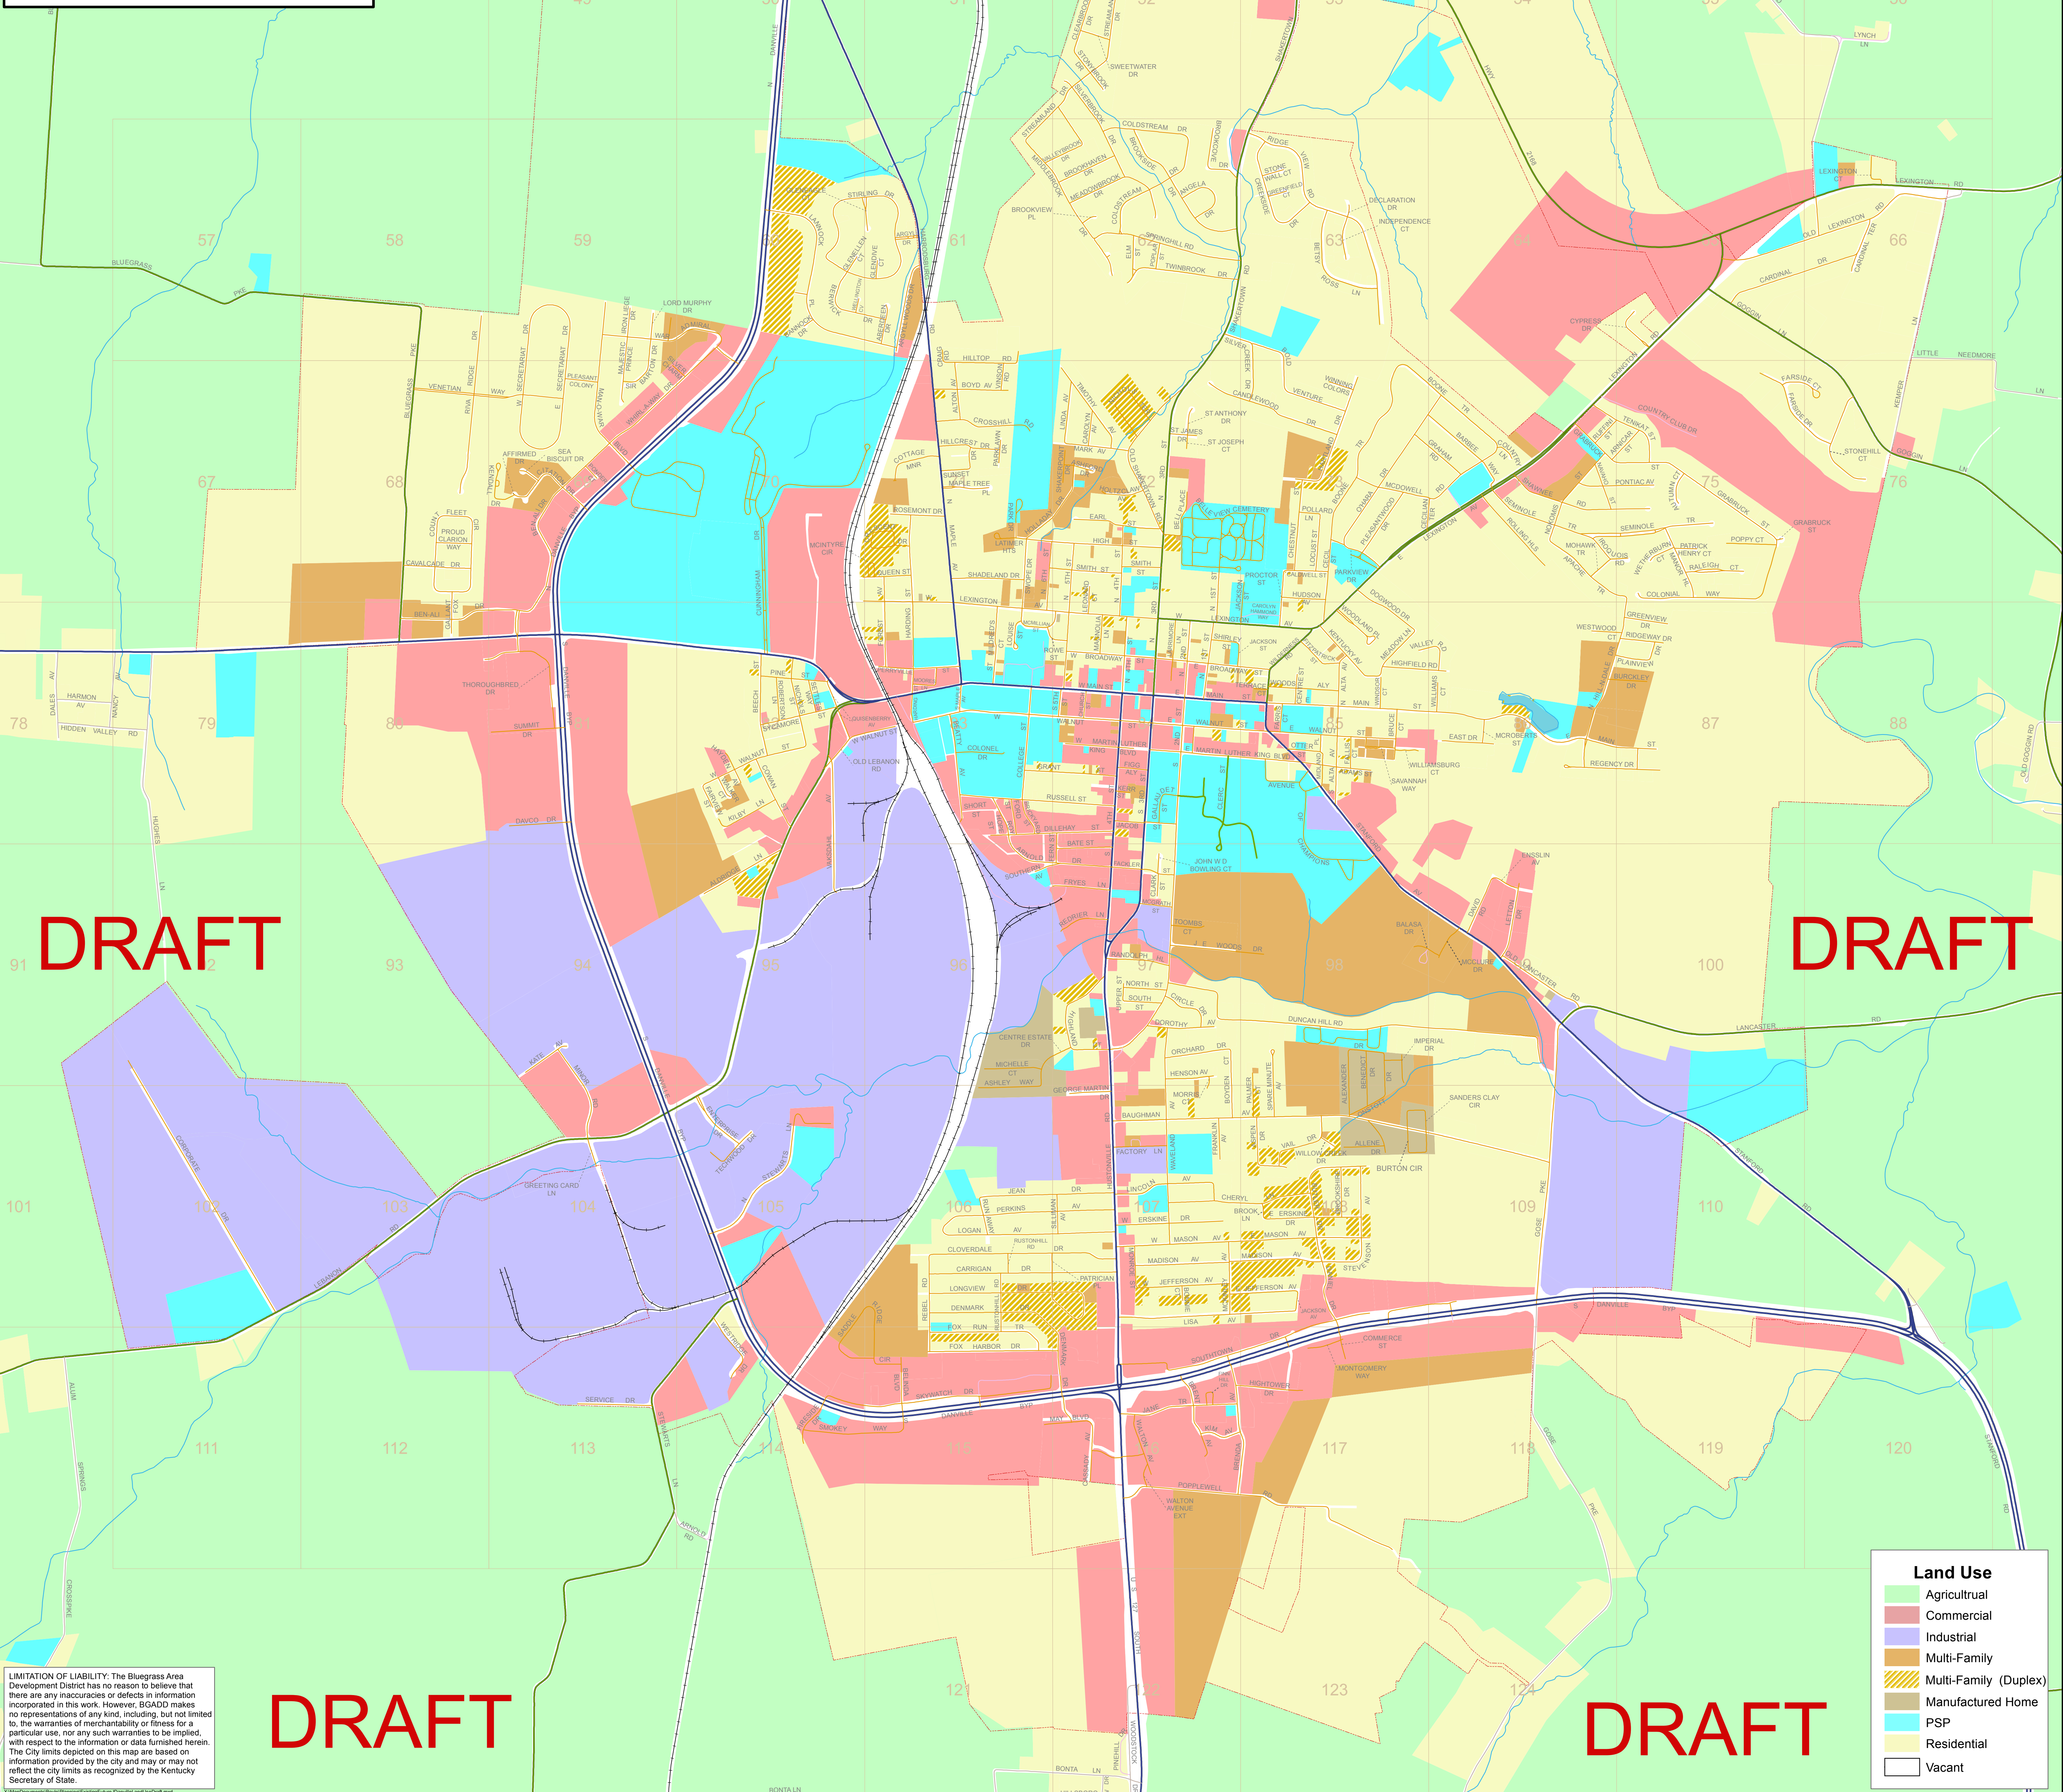

Danville

Boyle County, Kentucky

Future Land Use Map Draft

November 6, 2013

Legend

- Lakes & Rivers
- Grid
- Incorporated Areas
- STREAMS
- Railroad
- Municipal Highway
- County Highway
- State Highway
- Private
- US Highway
- Local Communities

Scale: 0 0.125 0.25 0.5 Miles

DRAFT

DRAFT

DRAFT

DRAFT

DRAFT

Land Use

- Agricultural
- Commercial
- Industrial
- Multi-Family
- Multi-Family (Duplex)
- Manufactured Home
- PSP
- Residential
- Vacant